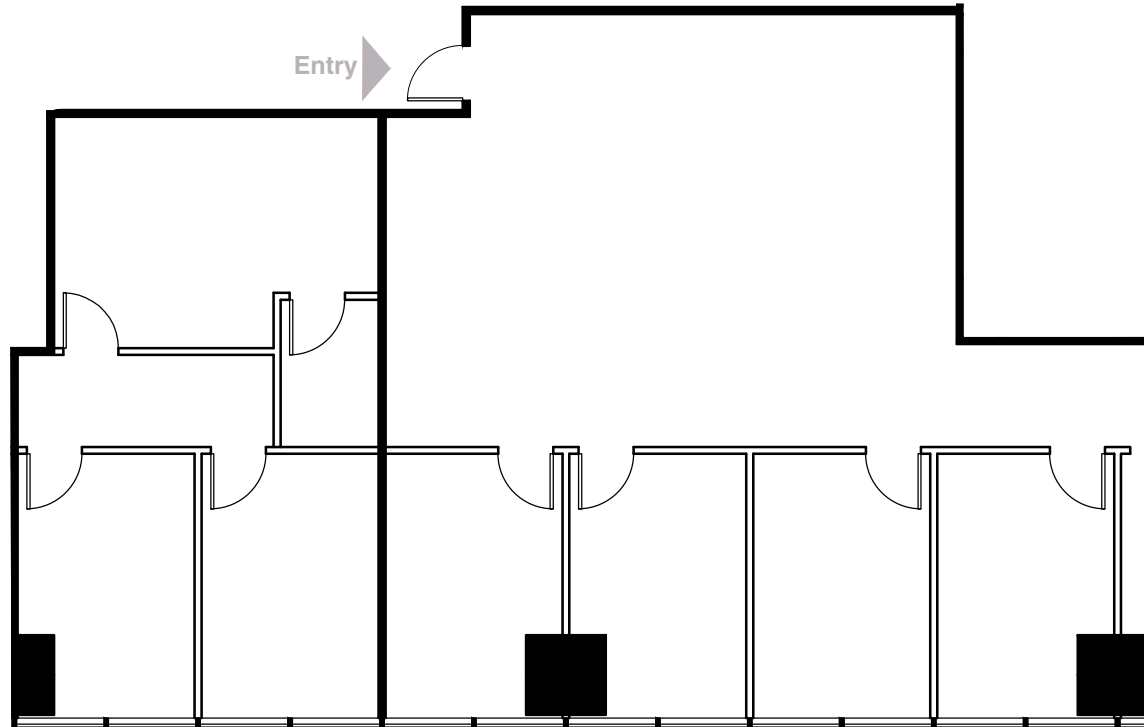

Key Plan

True North
Not to Scale

Salesforce Tower

Suite 840 | 2,413 RSF

Brooke Dewey | 404.995.2138
brooke.dewey@jll.com

Caroline Fisher | 404.217.8364
caroline.fisher@jll.com

Jeff Taylor | 404.995.2239
jeffm.taylor@jll.com