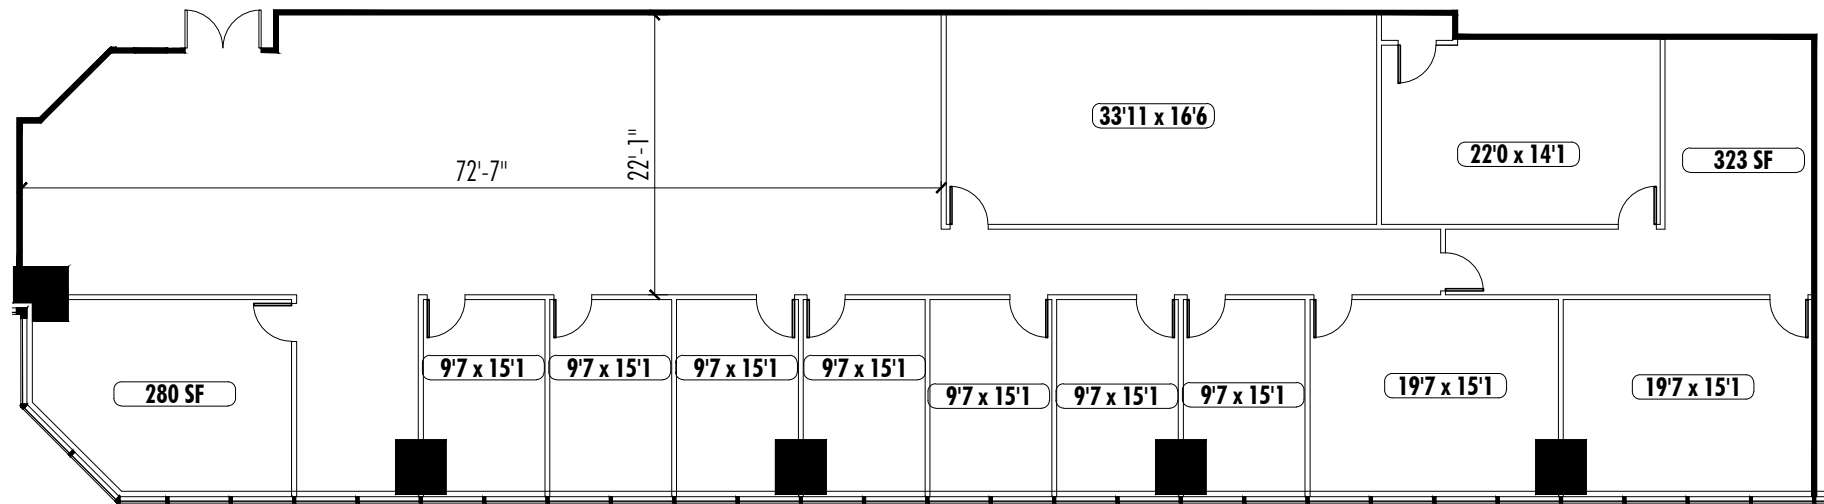

Key Plan

North

Salesforce Tower

BANYAN STREET
CAPITAL

NELSON

Salesforce Tower • Suite 1750 • 6,260 RSF

Available Suite