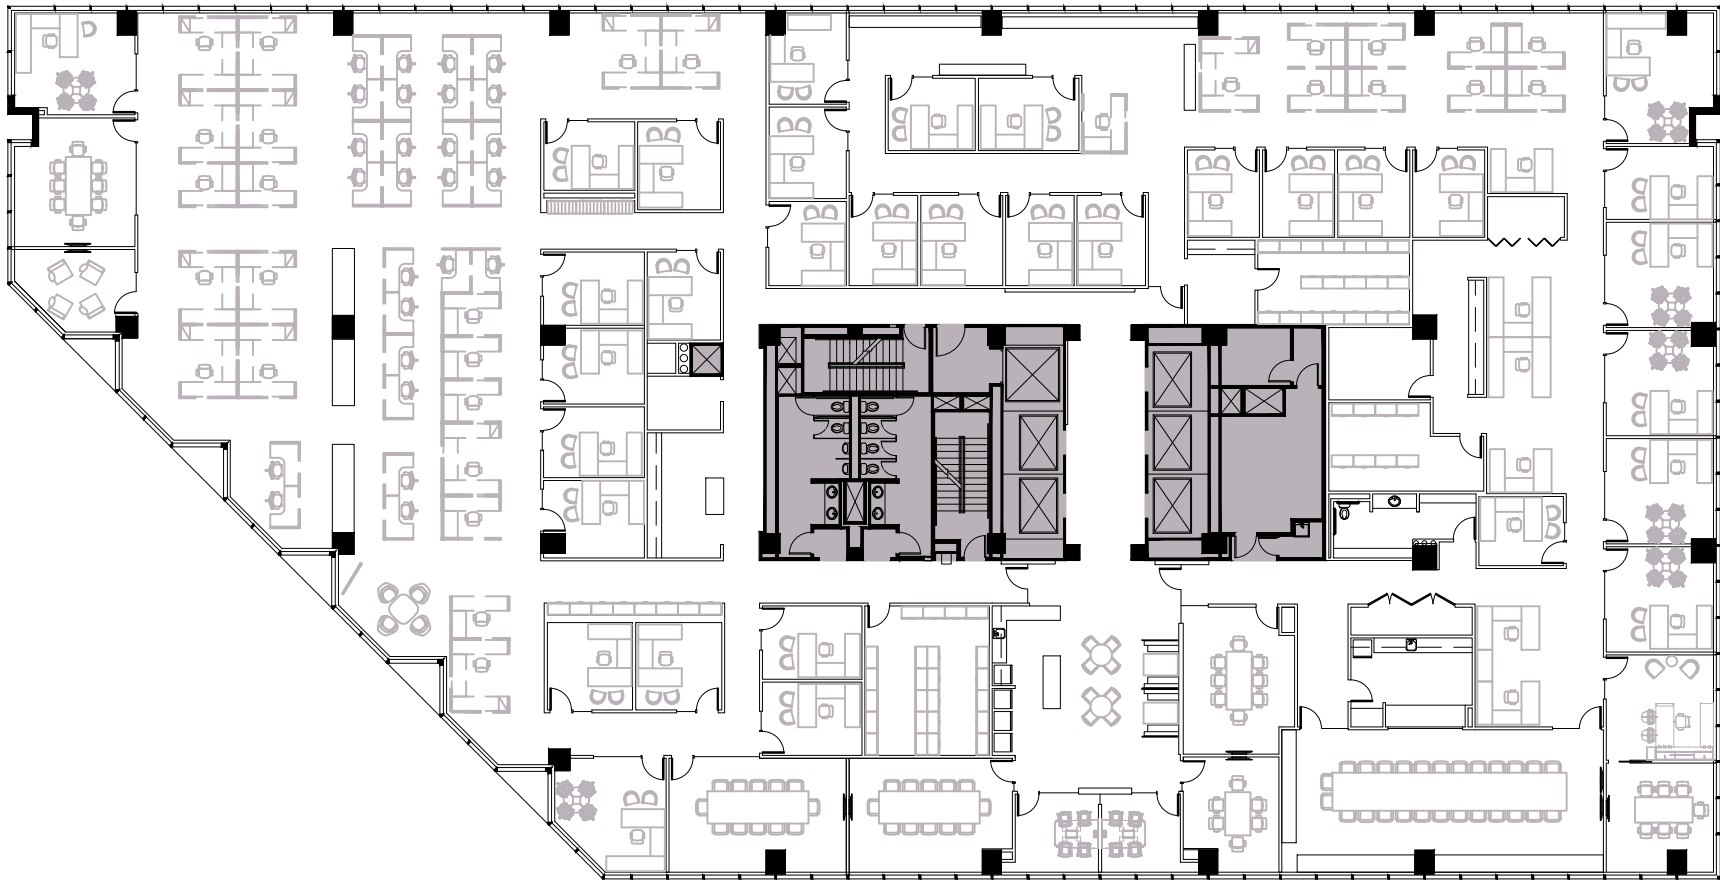

True North
Not to Scale

Salesforce Tower

Suite 2500 | 25,359 RSF

Brooke Dewey | 404.995.2138
brooke.dewey@jll.com

Caroline Fisher | 404.995.6305
caroline.fisher@jll.com

Jeff Taylor | 404.995.2239
jeffm.taylor@jll.com