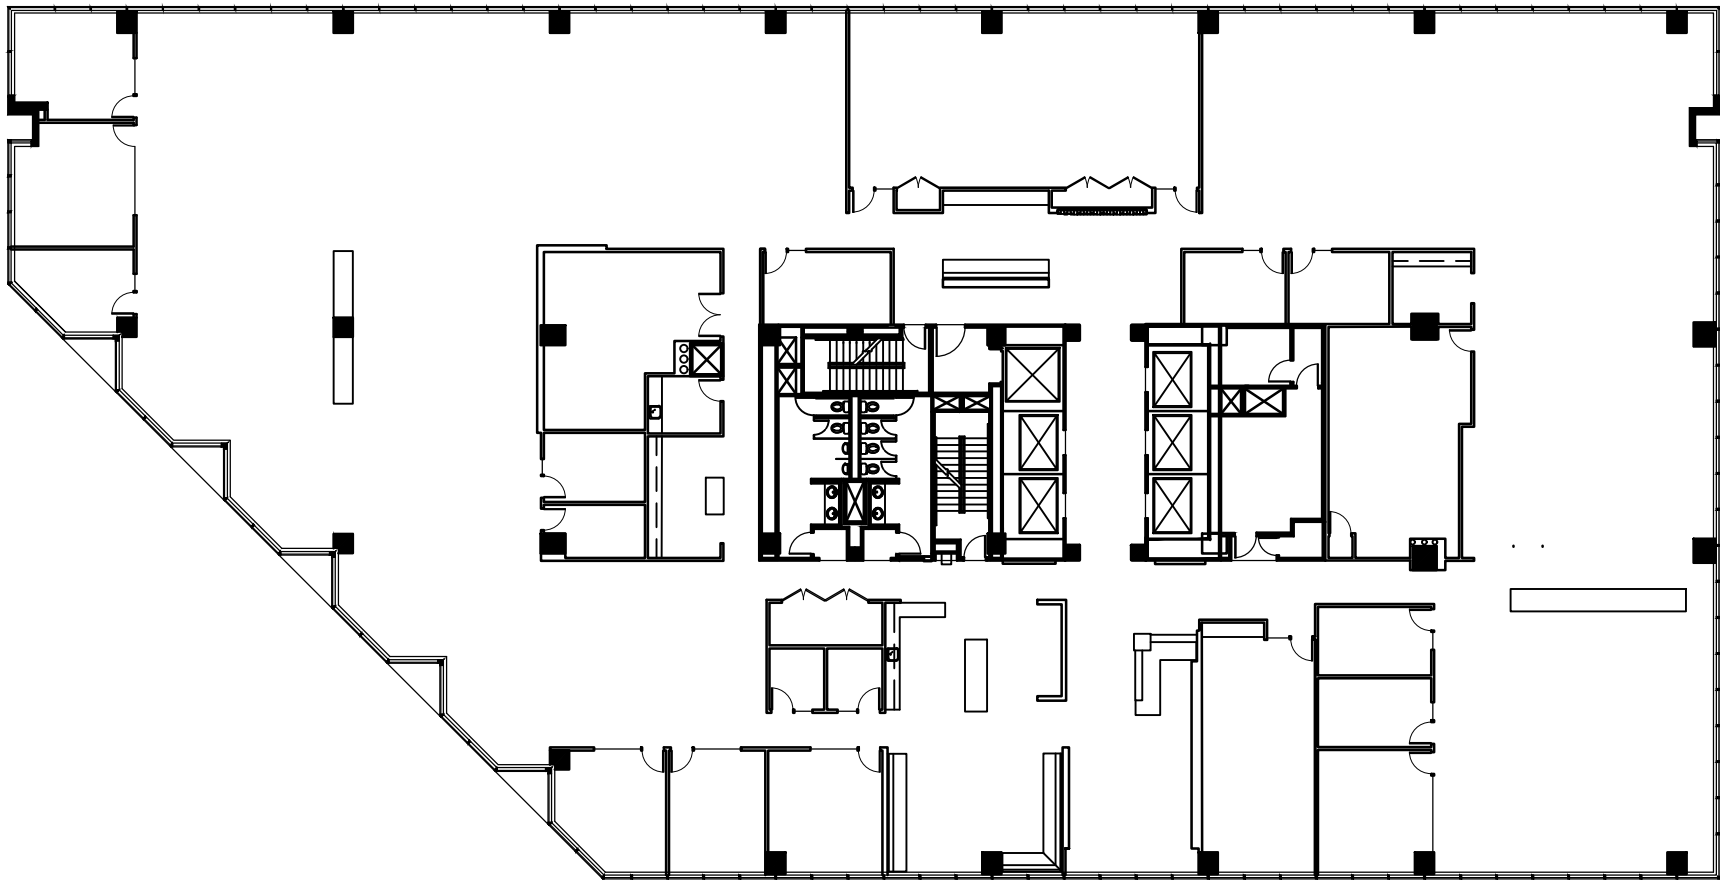

True North
Not to Scale

Salesforce Tower

Suite 2600 | 25,341 RSF

Brooke Dewey | 404.995.2138
brooke.dewey@jll.com

Caroline Fisher | 404.995.6305
caroline.fisher@jll.com

Jeff Taylor | 404.995.2239
jeffm.taylor@jll.com