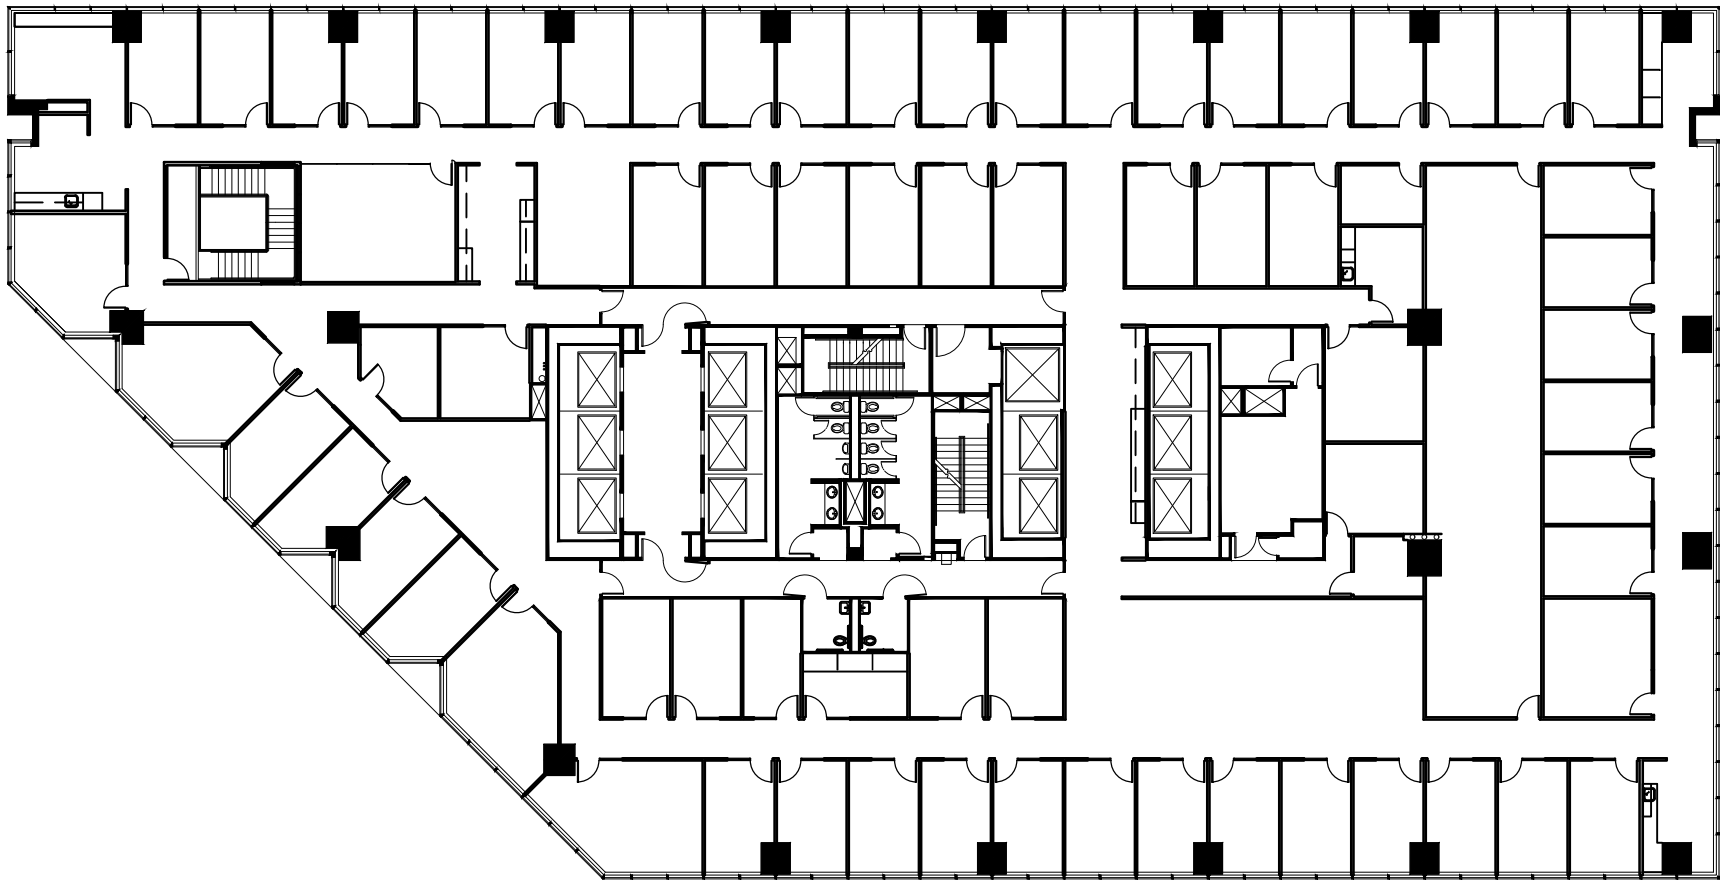

True North
Not to Scale

Salesforce Tower

Suite 1100 | 24,713 RSF

Brooke Dewey | 404.995.2138
brooke.dewey@jll.com

Caroline Fisher | 404.217.8364
caroline.fisher@jll.com

Jeff Taylor | 404.995.2239
jeffm.taylor@jll.com