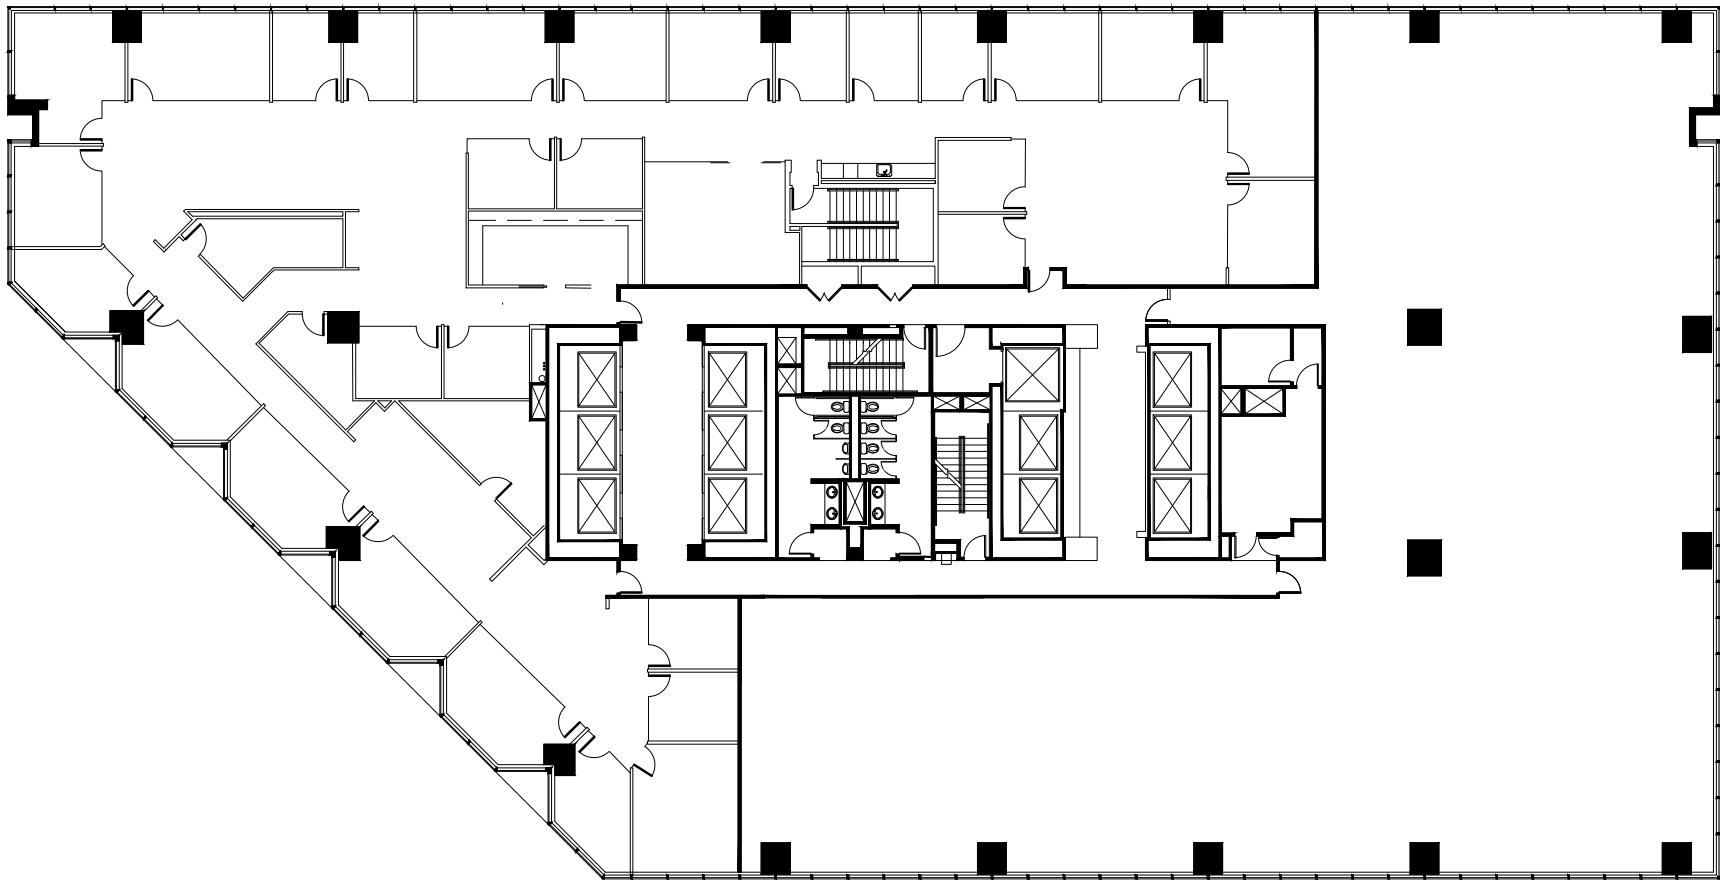

True North
Not to Scale

Salesforce Tower

Suite 1400 | 24,695 RSF

Brooke Dewey | 404.995.2138
brooke.dewey@jll.com

Caroline Fisher | 404.217.8364
caroline.fisher@jll.com

Jeff Taylor | 404.995.2239
jeffm.taylor@jll.com