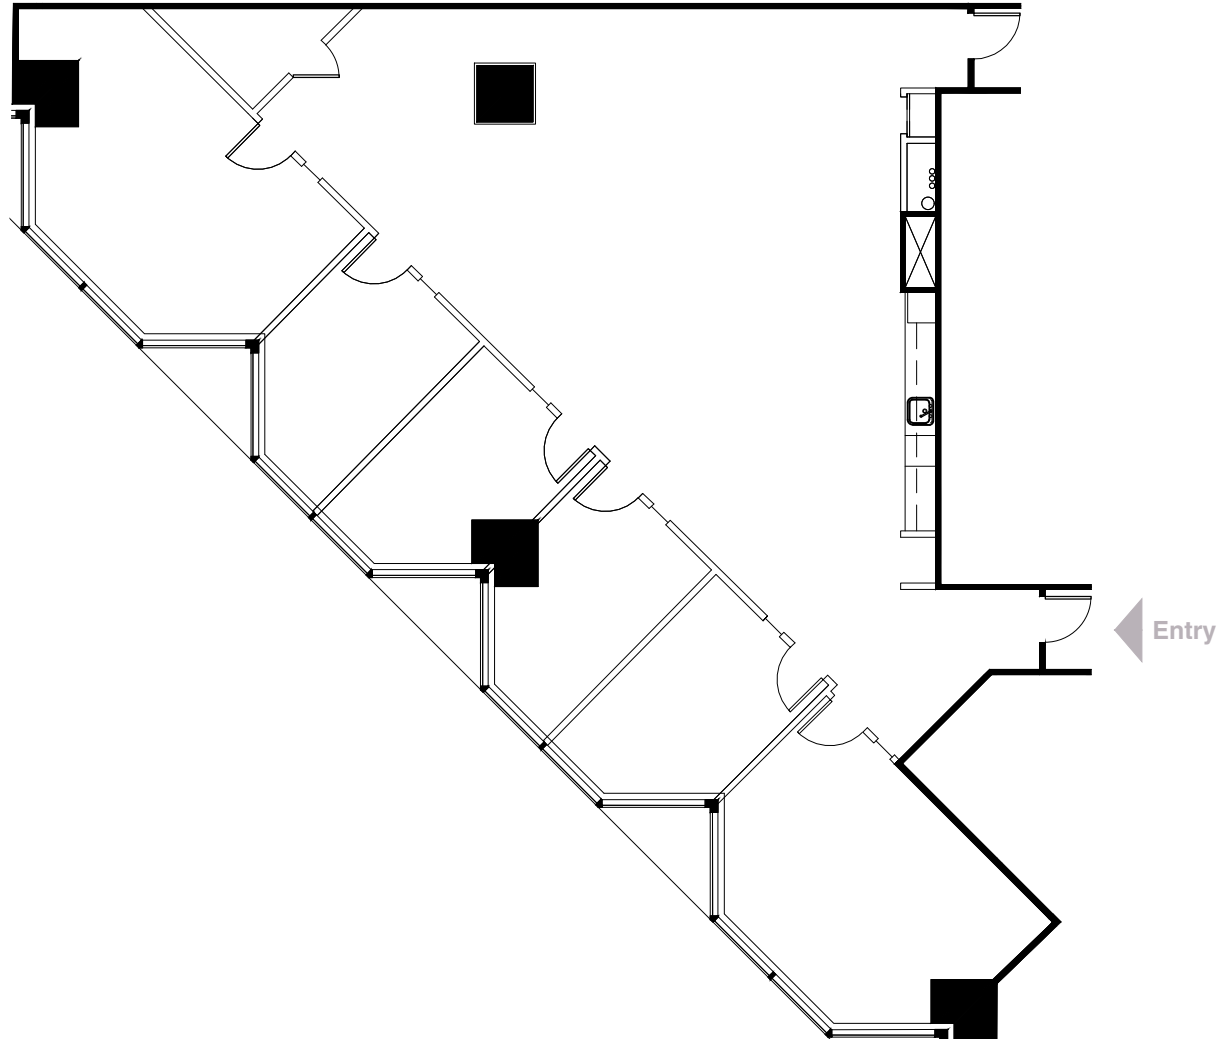

Key Plan

True North
Not to Scale

Salesforce Tower

Suite 1525 | 3,132 RSF

Brooke Dewey | 404.995.2138
brooke.dewey@jll.com

Caroline Fisher | 404.217.8364
caroline.fisher@jll.com

Jeff Taylor | 404.995.2239
jeffm.taylor@jll.com