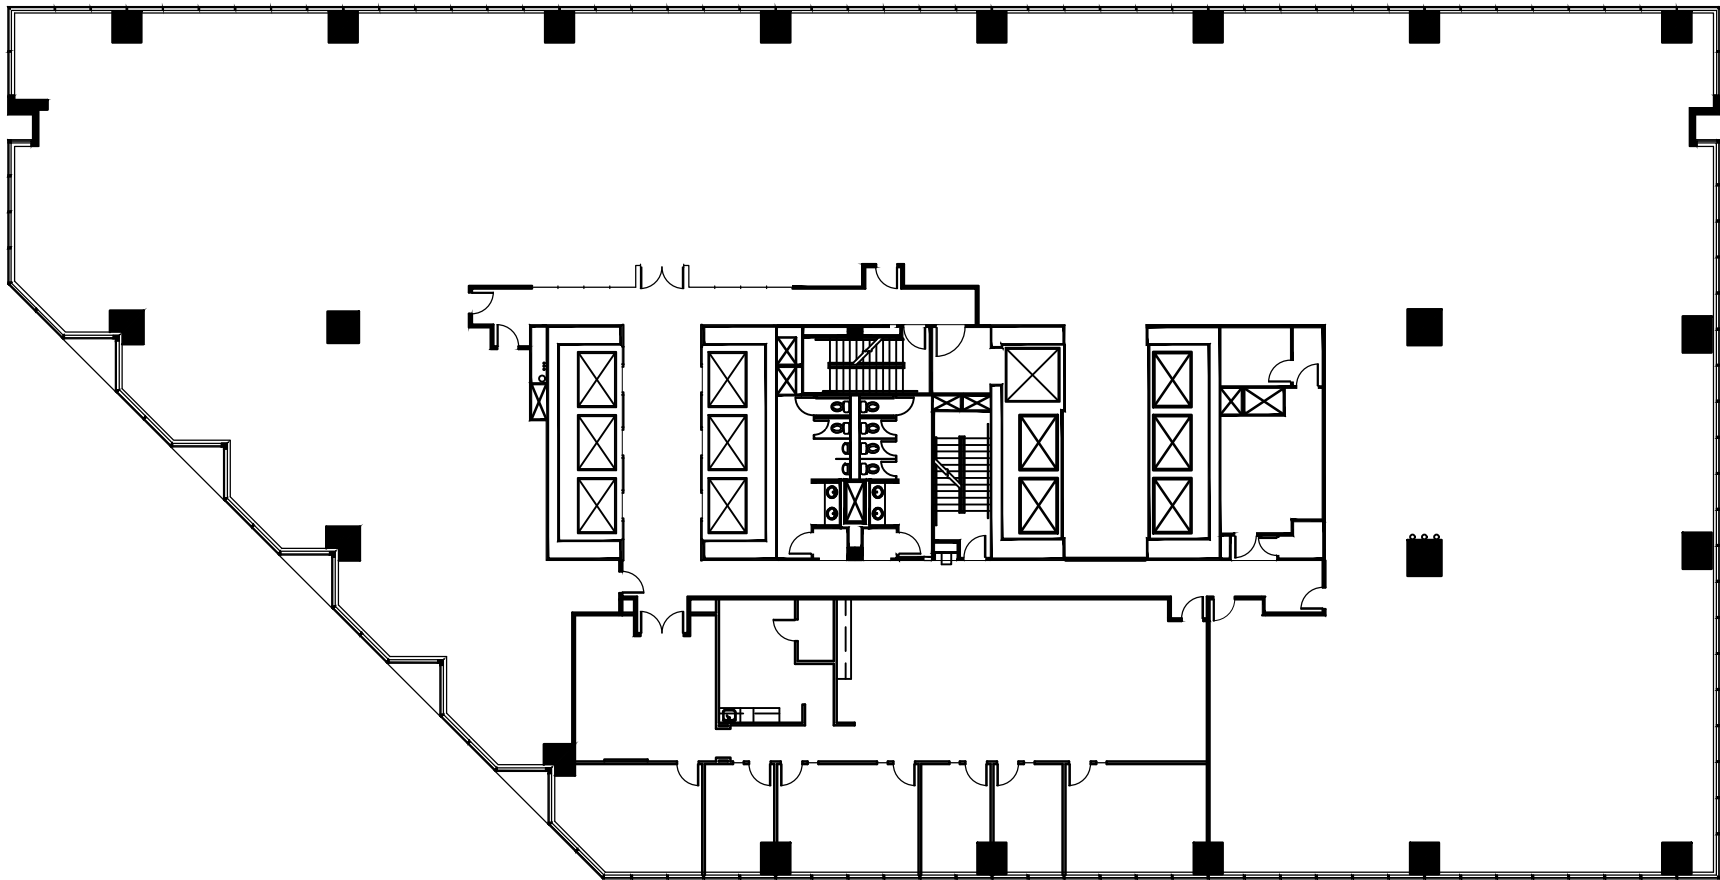

True North
Not to Scale

Salesforce Tower

Suite 1600 | 24,695 RSF

Brooke Dewey | 404.995.2138
brooke.dewey@jll.com

Caroline Fisher | 404.217.8364
caroline.fisher@jll.com

Jeff Taylor | 404.995.2239
jeffm.taylor@jll.com